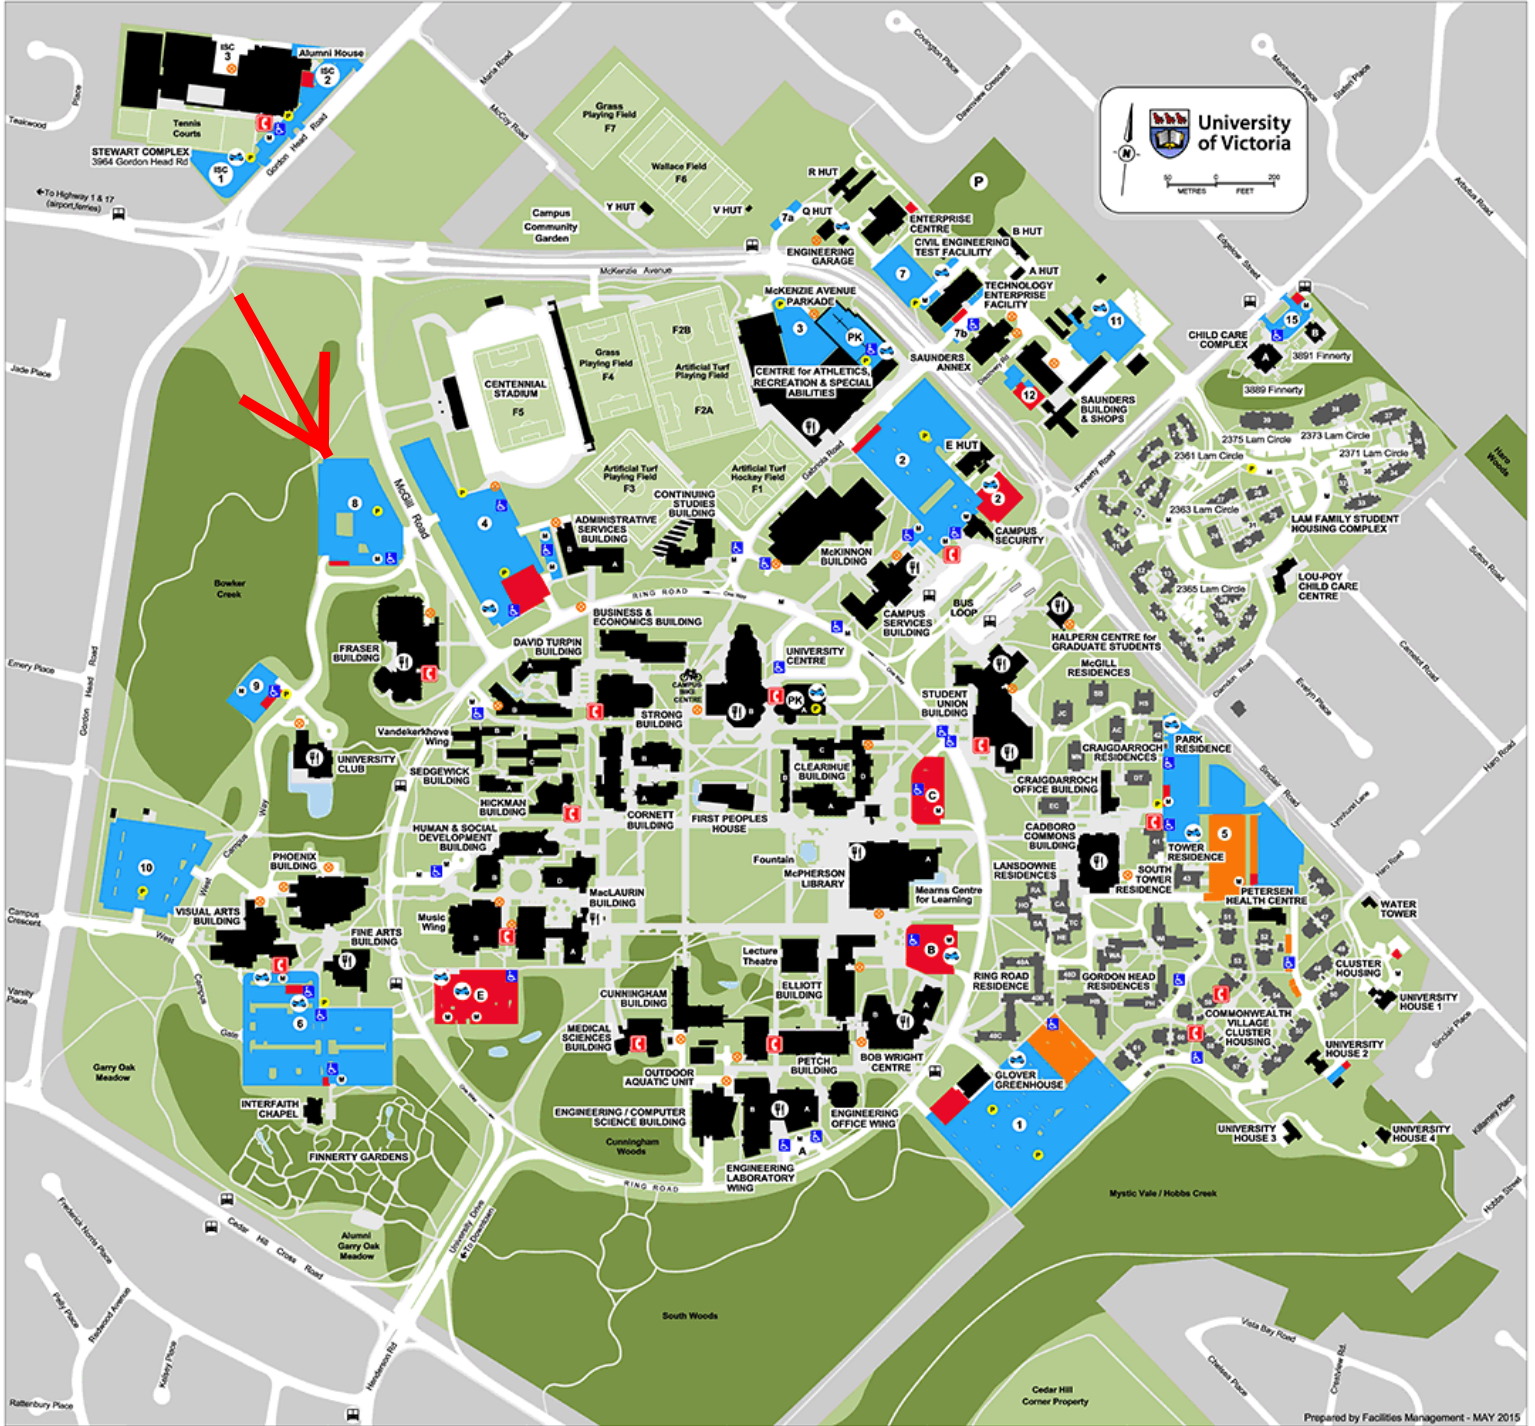

University of Victoria Parking Guide Map

Prepared by Facilities Management - MAY 2015

Buildings	Residences	Student Resident Parking	Buildings Under Construction	Permit Dispenser	Loading Dock / Deliveries	Campus Security Help Phone
Reserved Parking	General Parking	Parkade	Metered Parking	Disabled Parking	Motorcycle Parking	Bus Stop